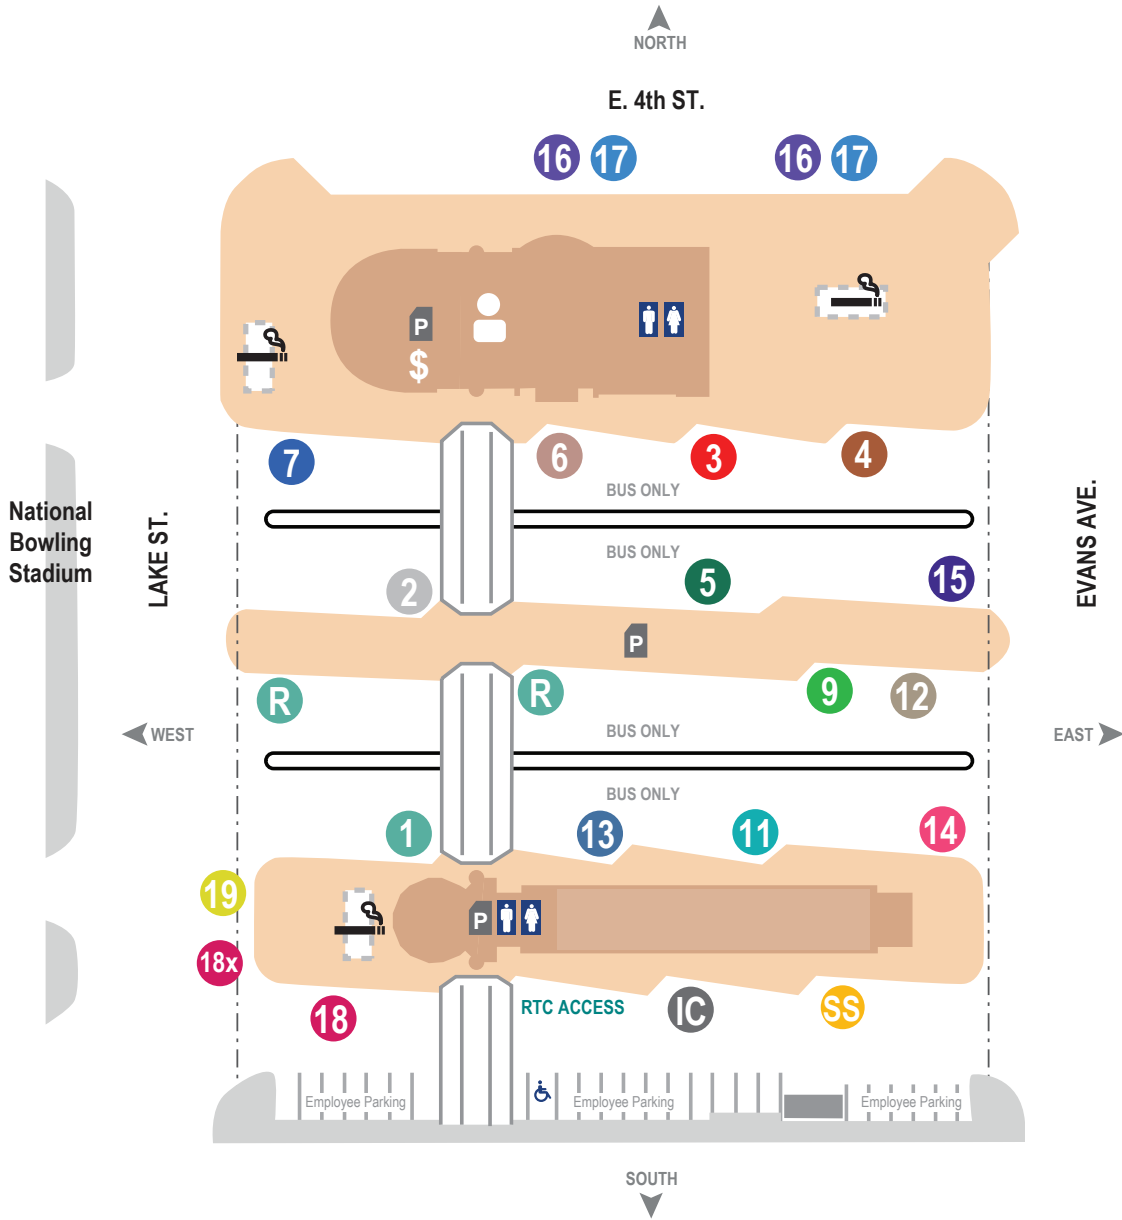

RTC 4TH STREET STATION

BOARDING LOCATIONS EFFECTIVE AUGUST 11, 2013

LEGEND

| | | | | | |
|---|--------------------|---|--------------------------|---|--------------------------------|
|  | Passenger Services |  | ATM |  | Please use pedestrian walkways |
|  | Passes |  | Restrooms |  | RTC RAPID |
| | |  | Designated Smoking Areas |  | RTC INTERCITY |
| | | | |  | RTC SIERRA SPIRIT |

 Smoking is **ONLY** permitted in the **Designated Smoking Areas.**