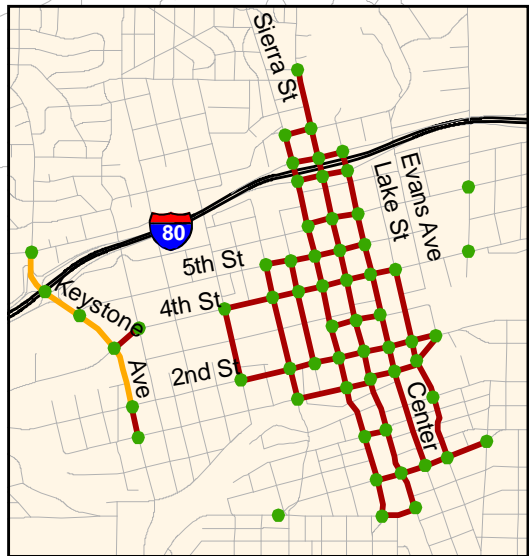

Downtown Reno Insert

Legend

Signalized Intersections

- Traffic Signals
- 50% City, 50% County Traffic Signals

Coordination

- Existing Coordination
- Potentially Beneficial Coordination

★ City of Reno TOC ★ City of Sparks TOC