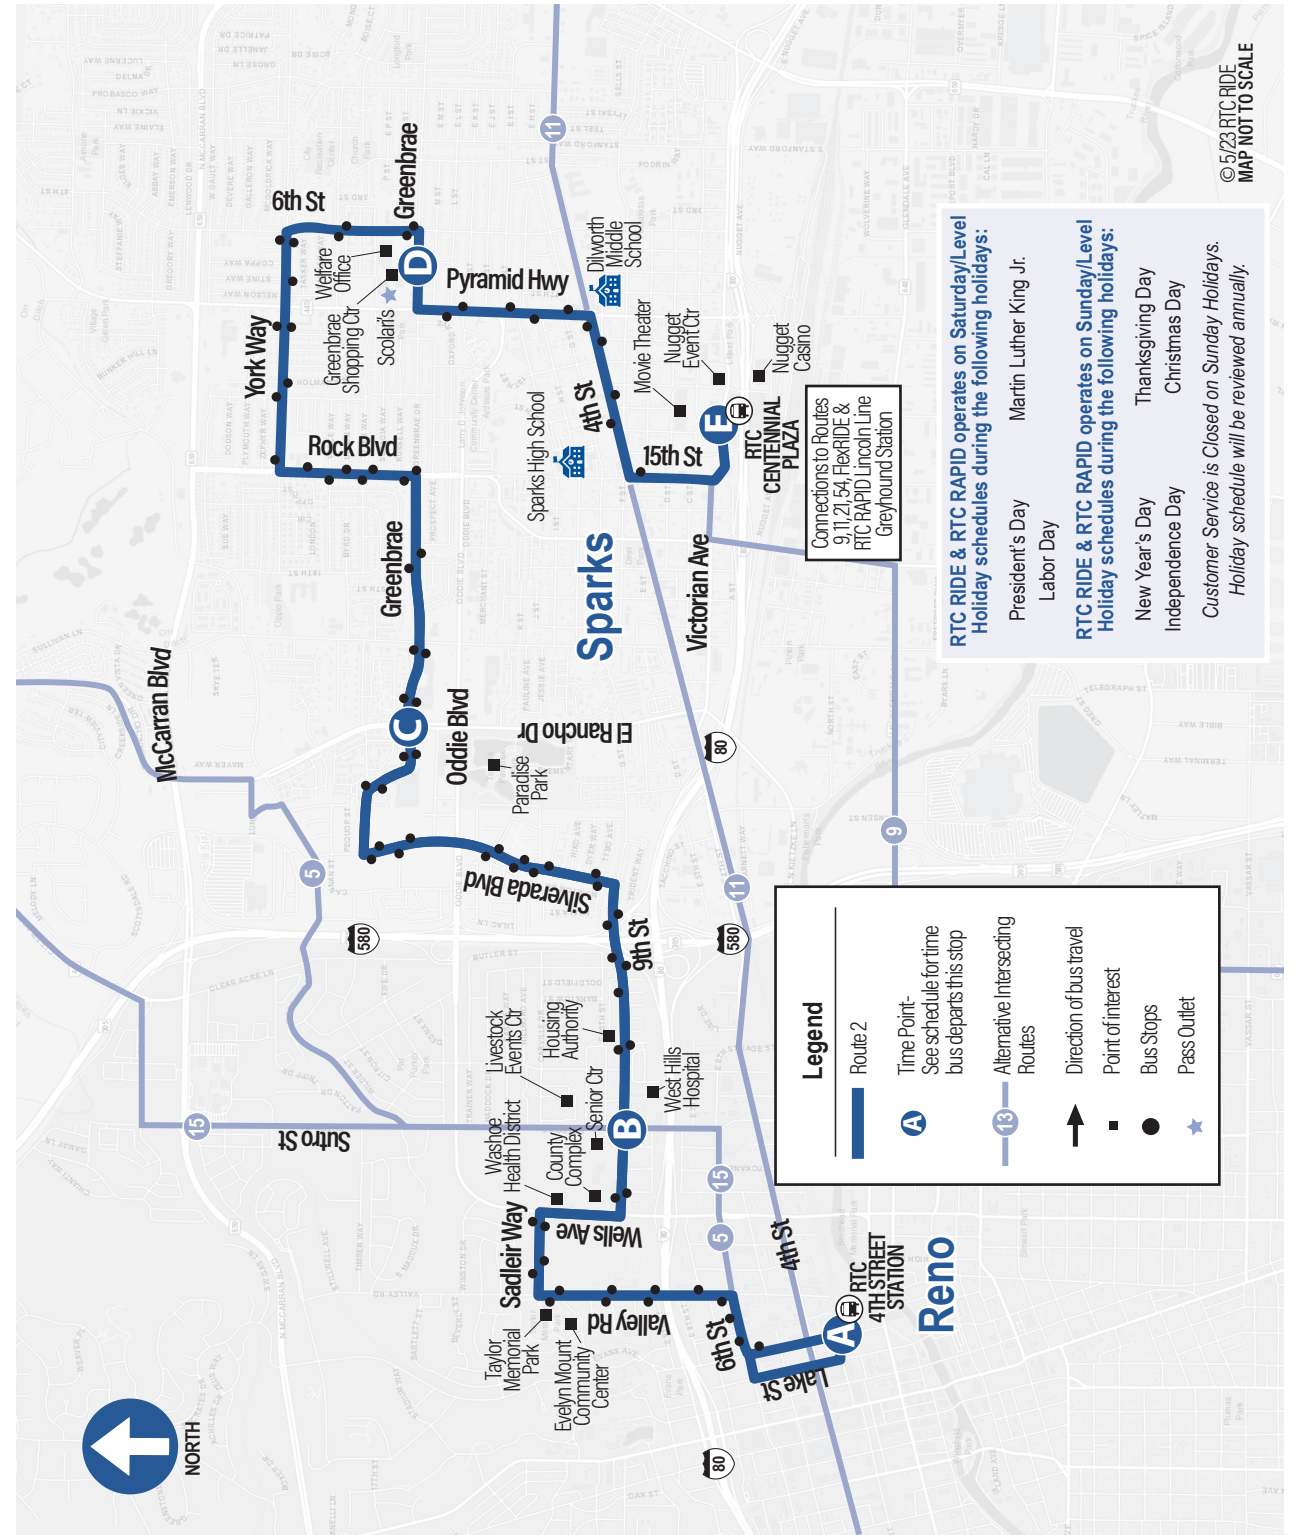

RTC Customer Service hours *Horario de atención al cliente de RTC*

Monday to Friday 8 am - 12 pm & 1 pm - 5 pm

De lunes a viernes de 8 am a 12 pm y de 1 pm a 5 pm

(closed weekends & holidays)

(cerrados fines de semana y feriados)

775-348-RIDE • rtcwashoe.com

如果需要其他語言的信息, 請聯繫 (775) 348-7433

Kung kailangan mo ng impormasyon sa ibang wika, mangyaring kontakin ang (775) 348-7433