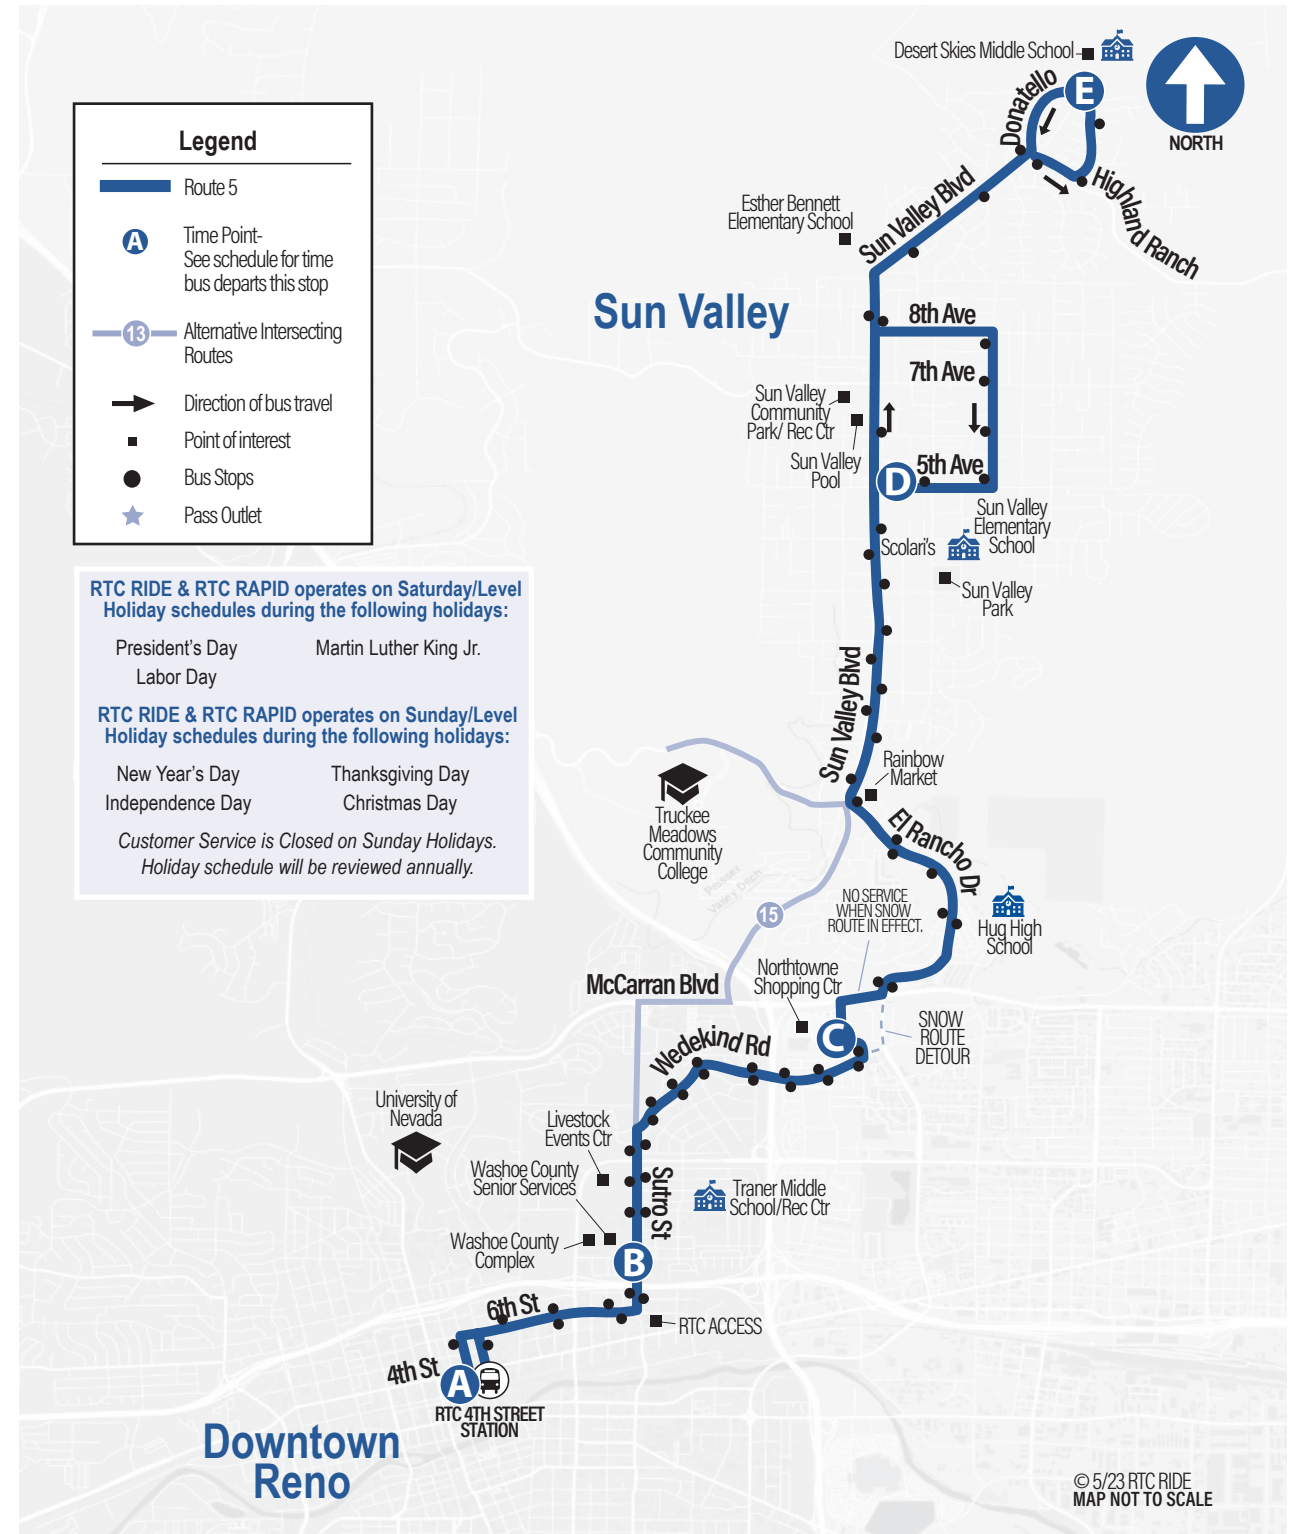

RTC Customer Service hours Horario de atención al cliente de RTC

Monday to Friday 8 am - 12 pm & 1 pm - 5 pm
De lunes a viernes de 8 am a 12 pm y de 1 pm a 5 pm
(closed weekends & holidays)
(cerrados fines de semana y feriados)

775-348-RIDE

如果需要其他語言的信息, 請聯繫 (775) 348-7433

Kung kailangan mo ng impormasyon sa ibang wika, mangyaring kontakin ang (775) 348-7433