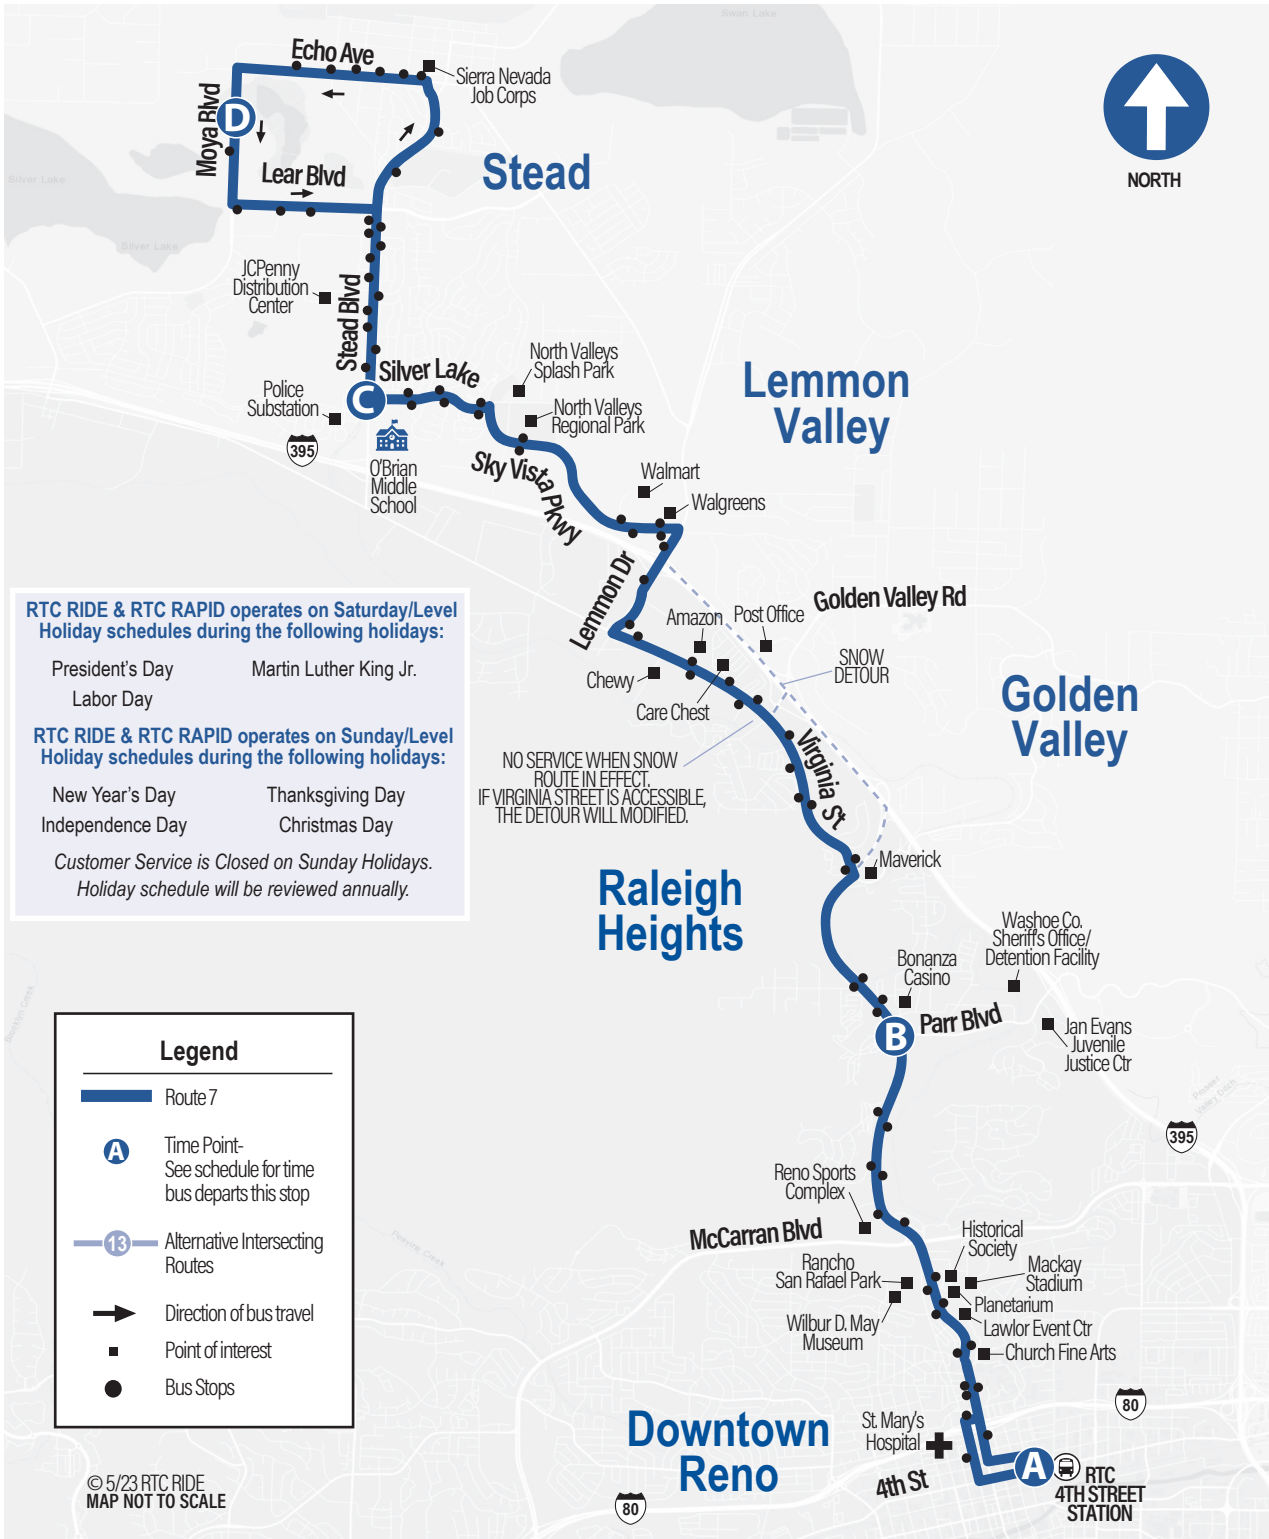

** 75 centavos para personas con discapacidades y/o ACCESS ID

ROUTE 7

STEAD

Effective January 2025

- Serving
- Bonanza
 - Rancho
 - Casino
 - San Rafael
 - UNR
 - Amazon
- Route Connects with FlexRIDE!

RTC Customer Service hours

Monday-Friday/lunes a viernes

FROM DOWNTOWN RENO

Depart RTC 4SS A	Bonanza Square B	Stead & Silver Lake C	Arrive Echo & Moya D
4:45	4:55	5:09	5:19
5:15	5:25	5:39	5:49
5:45	5:55	6:12	6:22
6:15	6:25	6:42	6:52
6:45	6:55	7:12	7:21
7:15	7:25	7:40	7:49
7:45	7:55	8:10	8:19
8:15	8:25	8:40	8:49
8:45	8:55	9:10	9:19
9:15	9:25	9:40	9:49
9:45	9:55	10:10	10:19
10:15	10:25	10:40	10:49
10:45	10:55	11:10	11:19
11:15	11:25	11:40	11:49
11:45	11:55	12:10	12:19
12:15	12:25	12:40	12:49
12:45	12:55	1:13	1:22
1:15	1:25	1:43	1:52
1:45	1:55	2:13	2:22
2:15	2:25	2:43	2:54
2:45	2:55	3:13	3:24
3:15	3:25	3:43	3:54
3:45	3:55	4:13	4:22
4:15	4:25	4:43	4:52
4:45	4:55	5:13	5:22
5:15	5:25	5:43	5:52
5:45	5:55	6:13	6:22
6:15	6:25	6:40	6:49
6:45	6:55	7:10	7:19
7:15	7:25	7:40	7:49
7:45	7:55	8:10	8:19
8:15	8:25	8:40	8:49
9:15	9:25	9:40	9:49
10:15	10:25	10:40	10:49
11:15	11:25	11:38	11:47
12:15	12:25	12:38	12:47
1:15	1:25	1:38	1:47

TO DOWNTOWN RENO

Depart Echo & Moya D	Stead & Silver Lake C	Bonanza Square B	Arrive RTC 4SS A
5:53	5:59	6:14	6:26
6:53	6:59	7:14	7:26
7:22	7:28	7:43	7:55
7:52	7:58	8:13	8:25
8:22	8:28	8:43	8:55
8:52	8:58	9:13	9:25
9:22	9:28	9:43	9:55
9:52	9:58	10:13	10:25
10:22	10:28	10:43	10:55
Next Bus Approximately Every 30 Minutes			
9:23	9:29	9:43	9:55
9:53	9:59	10:13	10:25
10:54	11:00	11:14	11:26
11:54	11:59	12:13	12:25
12:52	12:57	1:10	1:20
1:52	1:57	2:10	2:20

TO DOWNTOWN RENO

5:53	5:59	6:14	6:25
6:55	7:01	7:16	7:27
7:55	8:01	8:16	8:27
8:55	9:01	9:16	9:27
9:54	10:01	10:16	10:27
Next Bus Approximately Every 60 Minutes			
4:57	5:03	5:19	5:31
5:57	6:03	6:19	6:32
6:56	7:02	7:18	7:31
7:56	8:02	8:16	8:27
8:56	9:02	9:16	9:27
9:56	10:02	10:16	10:27
10:54	11:00	11:13	11:24
11:51	11:56	12:09	12:20
12:51	12:56	1:09	1:19
1:51	1:56	2:09	2:19