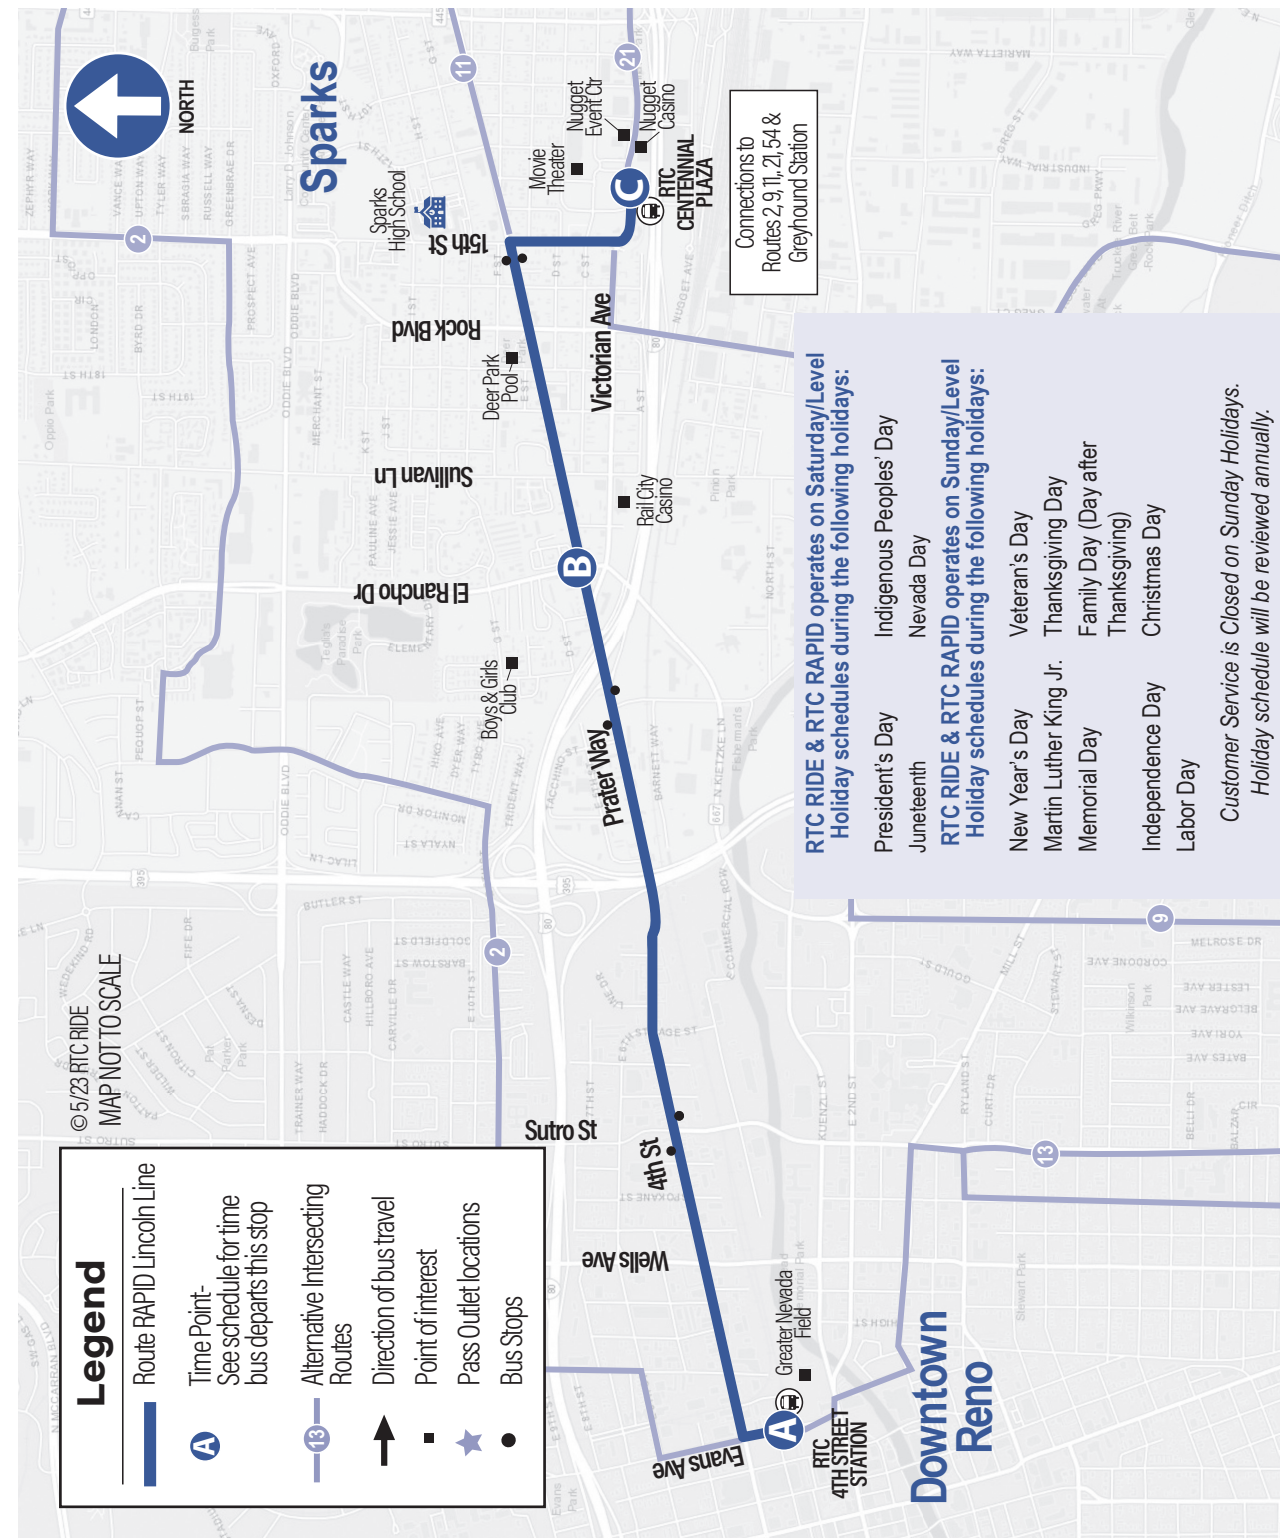

RTC Customer Service hours

Horario de atención al cliente de RTC

Monday to Friday 8 am - 12 pm & 1 pm - 5 pm

De lunes a viernes de 8 am a 12 pm y de 1 pm a 5 pm

(closed weekends & holidays)

(cerrados fines de semana y feriados)

775-348-RIDE • rtcwashoe.com

如果需要其他語言的信息, 請聯繫 (775) 348-7433

Kung kailangan mo ng impormasyon sa ibang wika, mangyaring kontakin ang (775) 348-7433