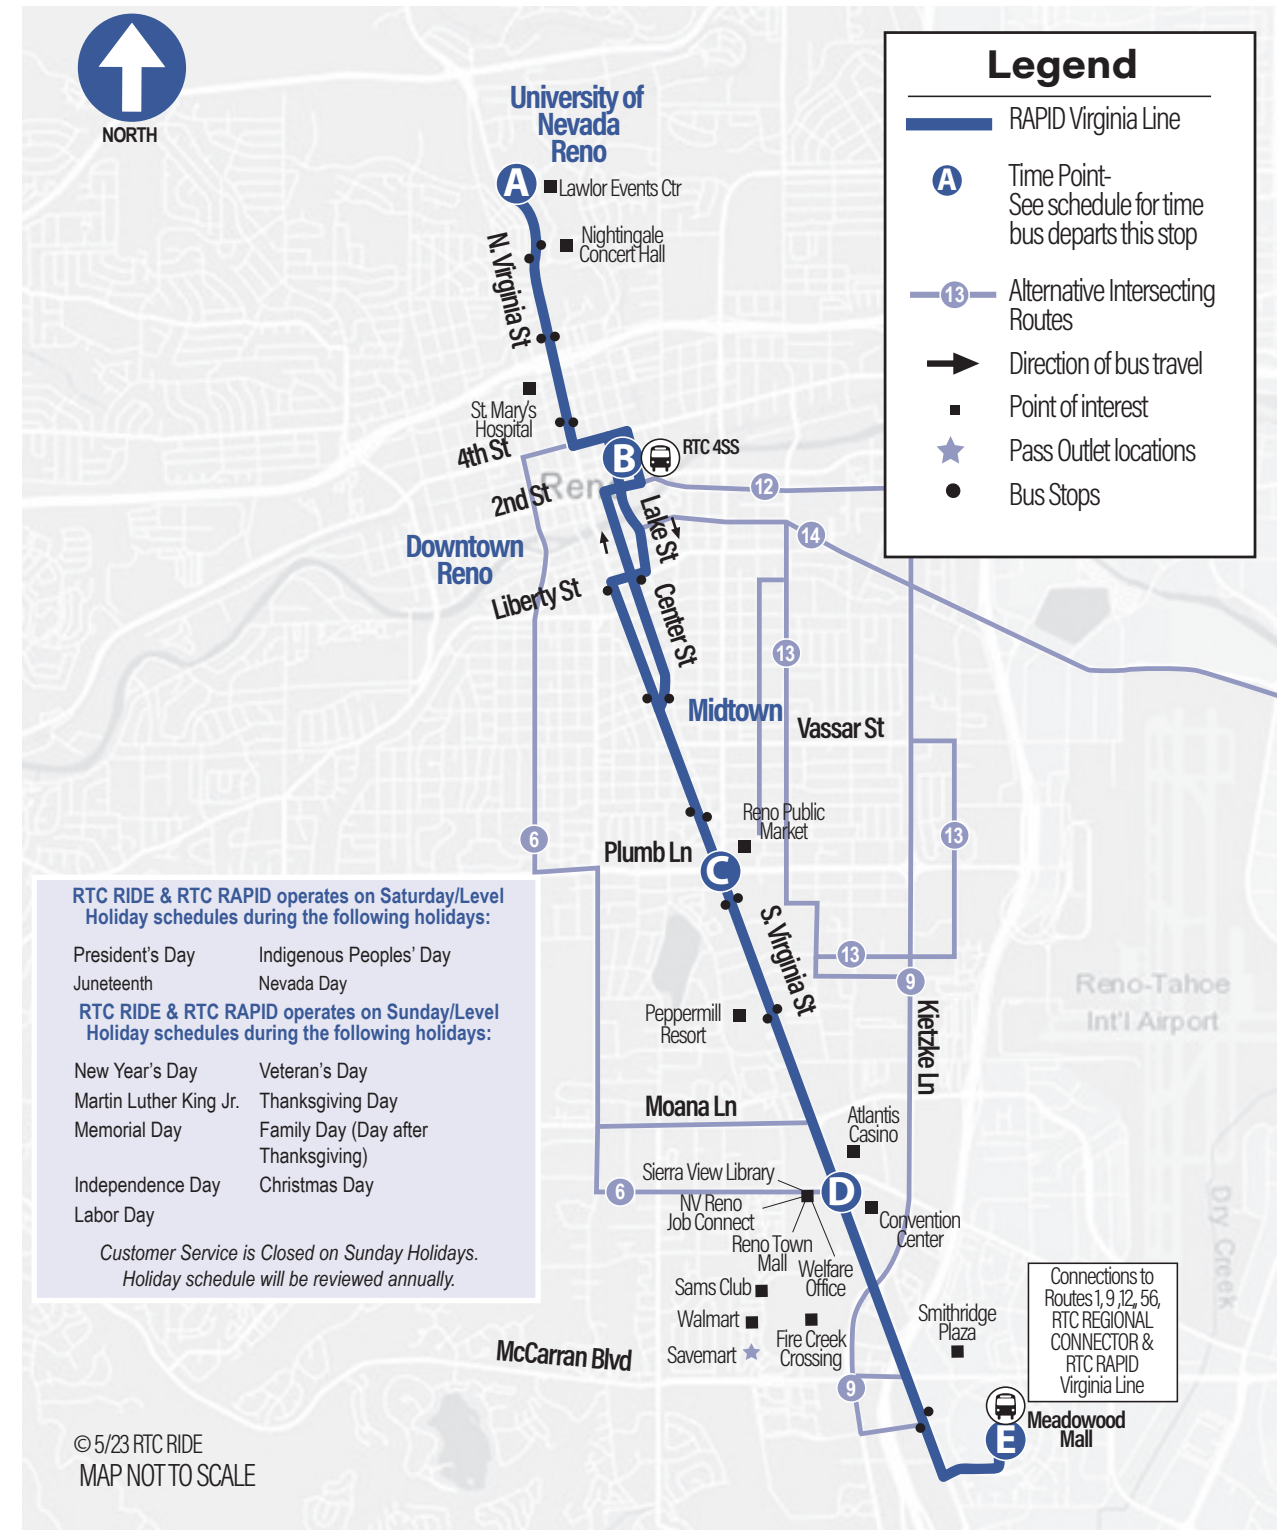

FARE & PASS MENU

Menu de Tarifas y Pases de Autobús

Onboard Cash <i>Efectivo a bordo</i>	Full Fare <i>Tarifa completa</i>	Reduced* <i>Tarifa reducida*</i>
Single Ride <i>Paseo solo</i>	$2.00	$1.00**
DAY PASS <i>Pase de día</i>	$3.00	$1.50
Pre-purchased Passes <i>Pases comprados previamente</i>		
Single Ride <i>Paseo solo</i>	$2.00	$1.00**
DAY PASS <i>Pase de día</i>	$3.00	$1.50
7-Day <i>7 días</i>	$14.50	$6.00
31-Day <i>31 días</i>	$65.00	$32.50
Children 5 & Under	FREE	
Students & Faculty <i>with TMCC, UNR & DRI ID card</i>	FREE	

* Reduced includes youth, senior, individuals with disabilities, ACCESS ID, US Veterans and Medicare.

** 75 cents for individuals with disabilities and/or ACCESS ID.

*Reducido incluye jóvenes, adultos mayores, personas con discapacidades, ID de ACCESS, veteranos de US Y Medicare.

** 75 centavos para personas con discapacidades y/o ACCESS ID

RAPID VIRGINIA LINE

Virginia Street

Effective May 6, 2023

Serving

- Downtown Reno
- Meadowood Mall
- Midtown
- UNR
- Atlantis Casino
- Peppermill Resort
- Reno Public Market
- Federal Court Bldg.

RTC Customer Service hours

Horario de atención al cliente de RTC

Monday to Friday 8 am - 12 pm & 1 pm - 5 pm

De lunes a viernes de 8 am a 12 pm y de 1 pm a 5 pm

(closed weekends & holidays)

(cerrados fines de semana y feriados)

775-348-RIDE • rtcwashoe.com

如果需要其他語言的信息, 請聯繫 (775) 348-7433

Kung kailangan mo ng impormasyon sa ibang wika, mangyaring kontakin ang (775) 348-7433