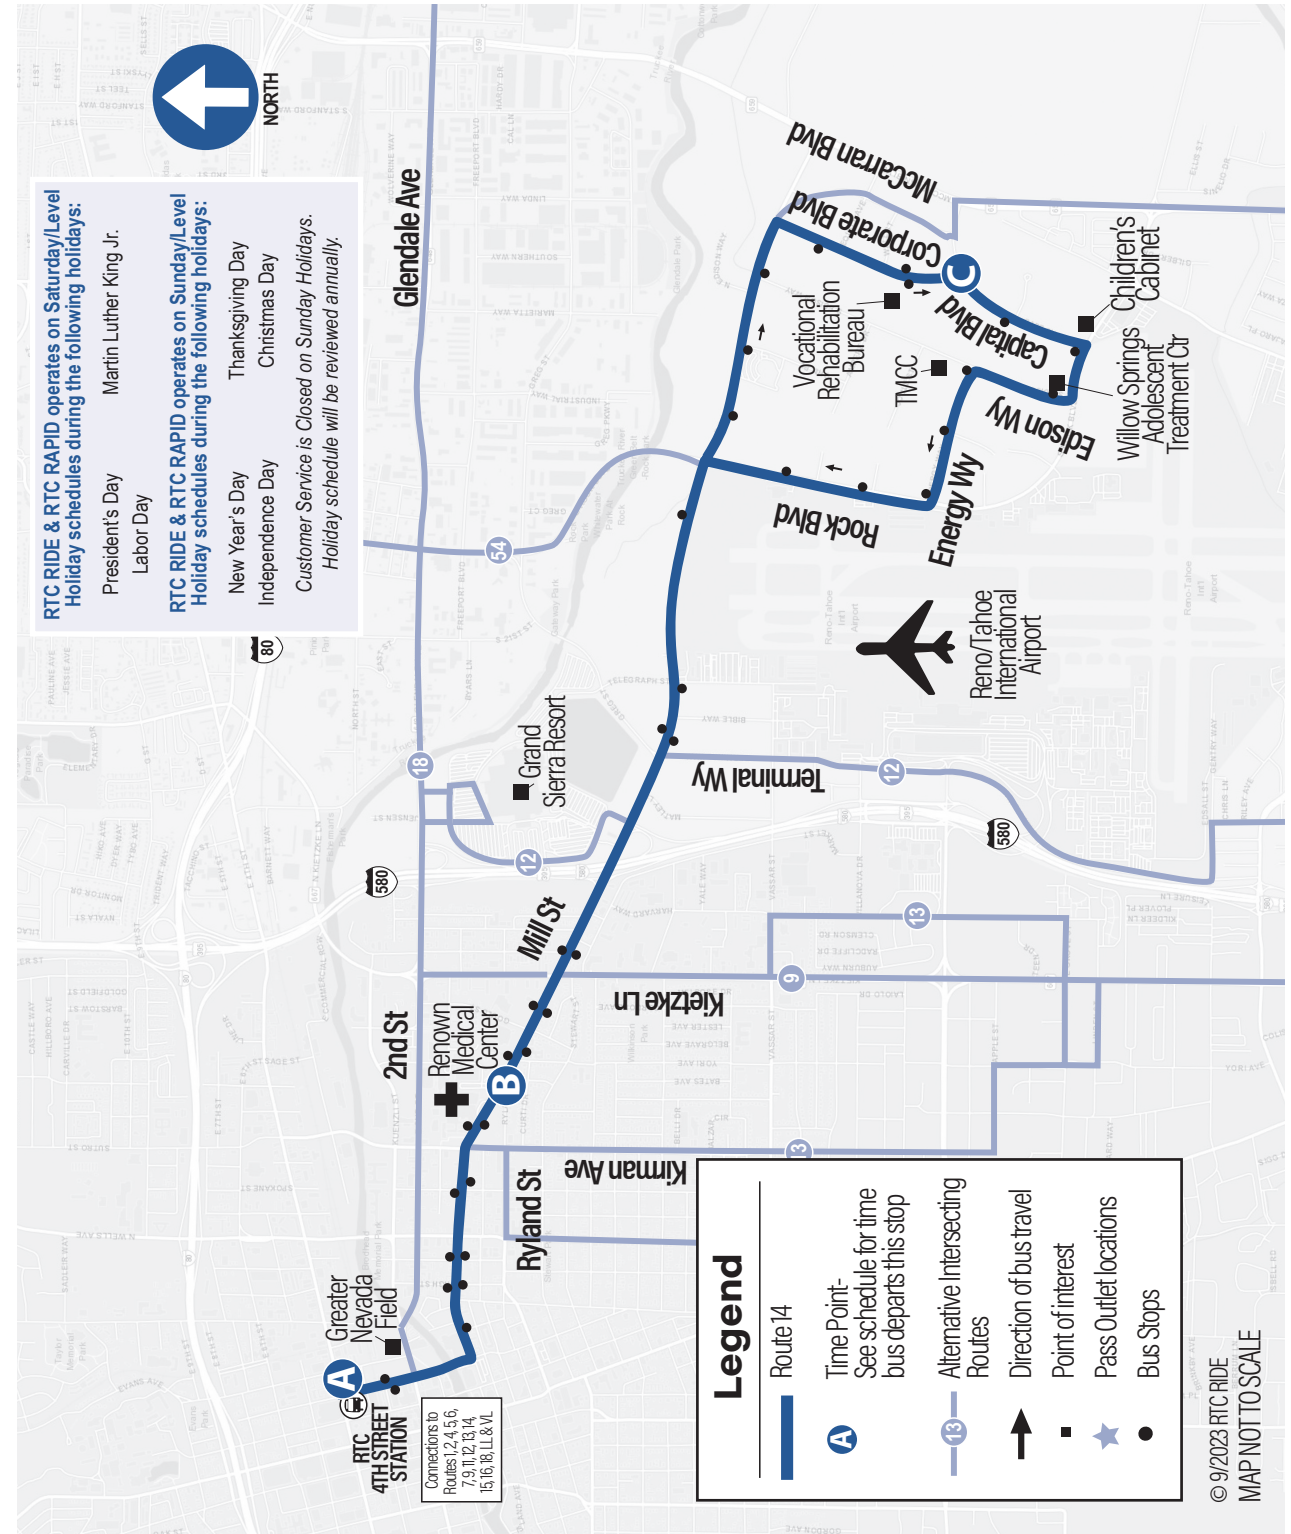

RTC Customer Service hours Horario de atención al cliente de RTC

Monday to Friday 8 am - 12 pm & 1 pm - 5 pm

De lunes a viernes de 8 am a 12 pm y de 1 pm a 5 pm

(closed weekends & holidays)

(cerrados fines de semana y feriados)

775-348-RIDE • rtcwashoe.com

如果需要其他語言的信息, 請聯繫 (775) 348-7433

Kung kailangan mo ng impormasyon sa ibang wika, mangyaring kontakin ang (775) 348-7433