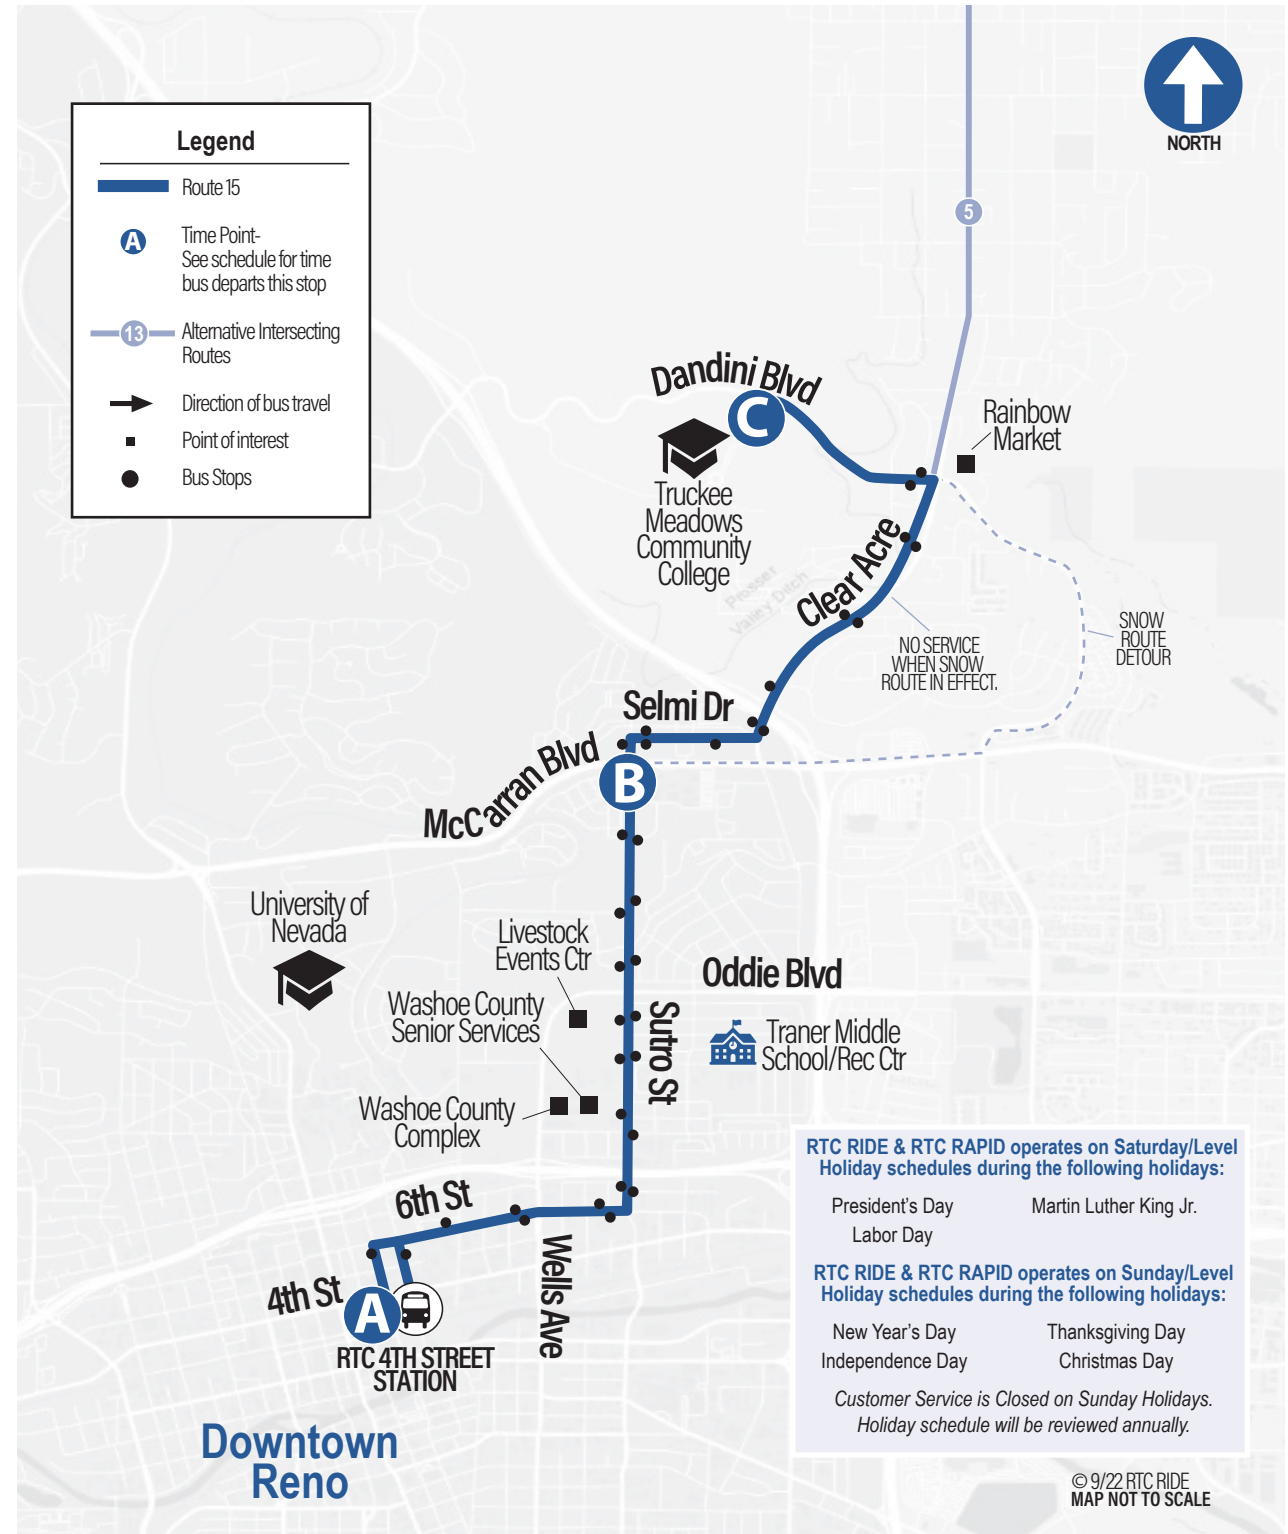

** 75 centavos para personas con discapacidades y/o ACCESS ID

ROUTE 15

**SUTRO/WEDEKIND/
TMCC**

Effective May 4, 2024

Serving

- Sutro
- TMCC
- Senior Center
- Washoe County Complex

RTC Customer Service hours

如果需要其他語言的信息, 請聯繫 (775) 348-7433

Kung kailangan mo ng impormasyon sa ibang wika, mangyaring kontakin ang (775) 348-7433

Monday-Friday/lunes a viernes

FROM DOWNTOWN RENO

TO DOWNTOWN RENO

Depart RTC 4SS A	Sutro & McCarran B	Arrive at TMCC C
5:45	5:54	6:05
.....
6:45	6:54	7:05
7:15	7:26	7:37
7:45	7:56	8:07
8:15	8:26	8:36
8:45	8:56	9:06
9:15	9:26	9:36
9:45	9:56	10:06
10:15	10:26	10:35
10:45	10:56	11:05
11:15	11:26	11:35
11:45	11:56	12:05
12:15	12:26	12:36
12:45	12:56	1:06
1:15	1:26	1:36
1:45	1:56	2:07
2:15	2:26	2:37
2:45	2:56	3:08
3:15	3:27	3:39
3:45	3:57	4:09
4:15	4:27	4:39
4:45	4:57	5:09
5:15	5:27	5:39
5:45	5:55	6:07
6:45	6:55	7:04
7:45	7:55	8:04
8:45	8:55	9:04
9:45	9:55	10:04
10:45	10:55	11:04

Depart TMCC C	Sutro & McCarran B	Arrive RTC 4SS A
6:06	6:17	6:30
6:33	6:44	6:57
7:06	7:16	7:29
7:38	7:48	8:01
8:08	8:18	8:31
8:37	8:47	9:00
9:07	9:16	9:29
9:37	9:46	9:59
10:07	10:16	10:29
10:36	10:45	10:58
11:06	11:15	11:28
11:36	11:45	11:58
12:06	12:15	12:28
12:37	12:46	12:59
1:07	1:16	1:29
1:37	1:46	1:59
2:08	2:17	2:30
2:38	2:47	3:00
3:09	3:18	3:31
3:40	3:49	4:02
4:10	4:19	4:32
4:40	4:49	5:02
5:10	5:19	5:32
5:40	5:49	6:02
6:08	6:17	6:30
7:05	7:13	7:26
8:05	8:13	8:26
9:05	9:13	9:26
10:05	10:13	10:26
11:05	11:13	11:26

For full schedules visit rtcwashoe.com.
For large prints see customer service.

Saturday/Saturday-Level Holiday / Sábado/Feriado a nivel del sábado

FROM DOWNTOWN RENO

TO DOWNTOWN RENO

Depart RTC 4SS A	Sutro & McCarran B	Arrive at TMCC C
5:45	5:54	6:02
6:45	6:54	7:02
7:45	7:54	8:02
8:45	8:54	9:02
9:45	9:54	10:02
10:45	10:54	11:02
11:45	11:54	12:03
12:45	12:54	1:03
1:45	1:54	2:03
2:45	2:54	3:03
3:45	3:54	4:03
4:45	4:54	5:02
5:45	5:54	6:02
6:45	6:54	7:02
7:45	7:54	8:02
8:45	8:54	9:02
9:45	9:54	10:02
10:45	10:54	11:02