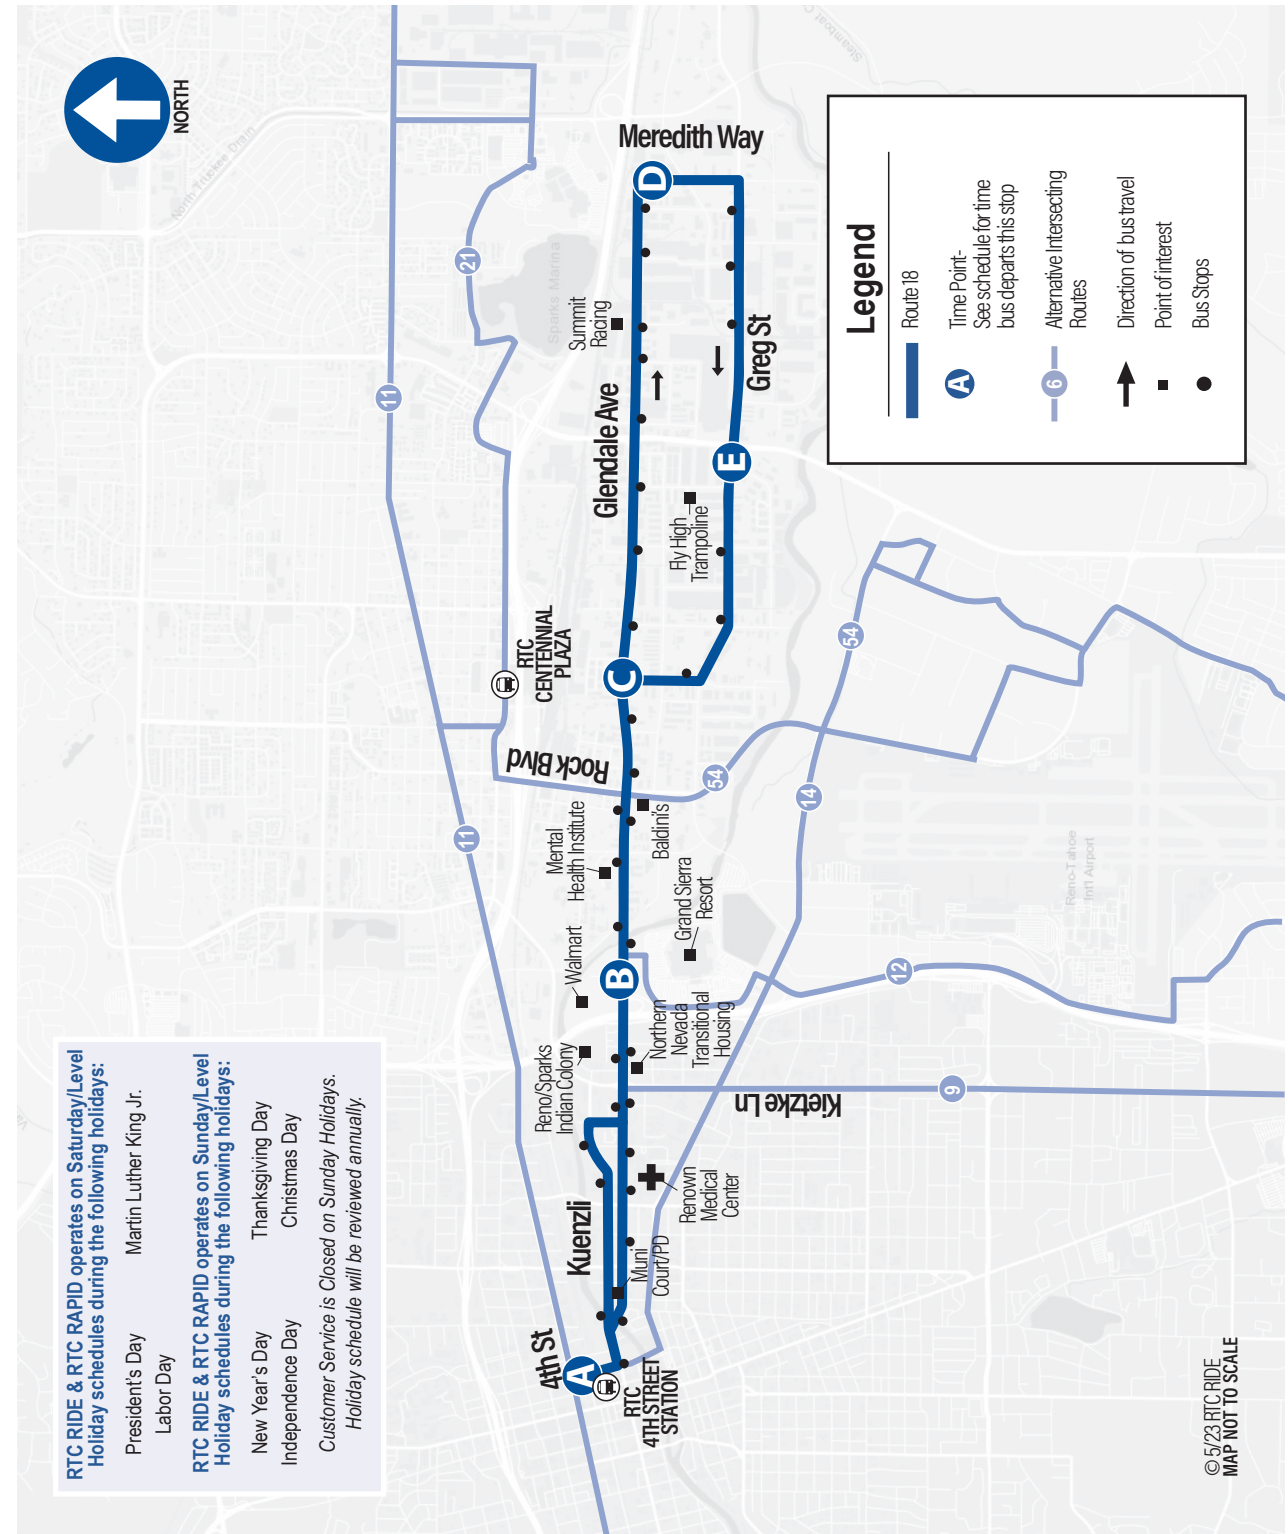

RTC Customer Service hours

Horario de atención al cliente de RTC

Monday to Friday 8 am - 12 pm & 1 pm - 5 pm

De lunes a viernes de 8 am a 12 pm y de 1 pm a 5 pm

(closed weekends & holidays)

(cerrados fines de semana y feriados)

775-348-RIDE • rtcwashoe.com

如果需要其他語言的信息, 請聯繫 (775) 348-7433

Kung kailangan mo ng impormasyon sa ibang wika, mangyaring kontakin ang (775) 348-7433