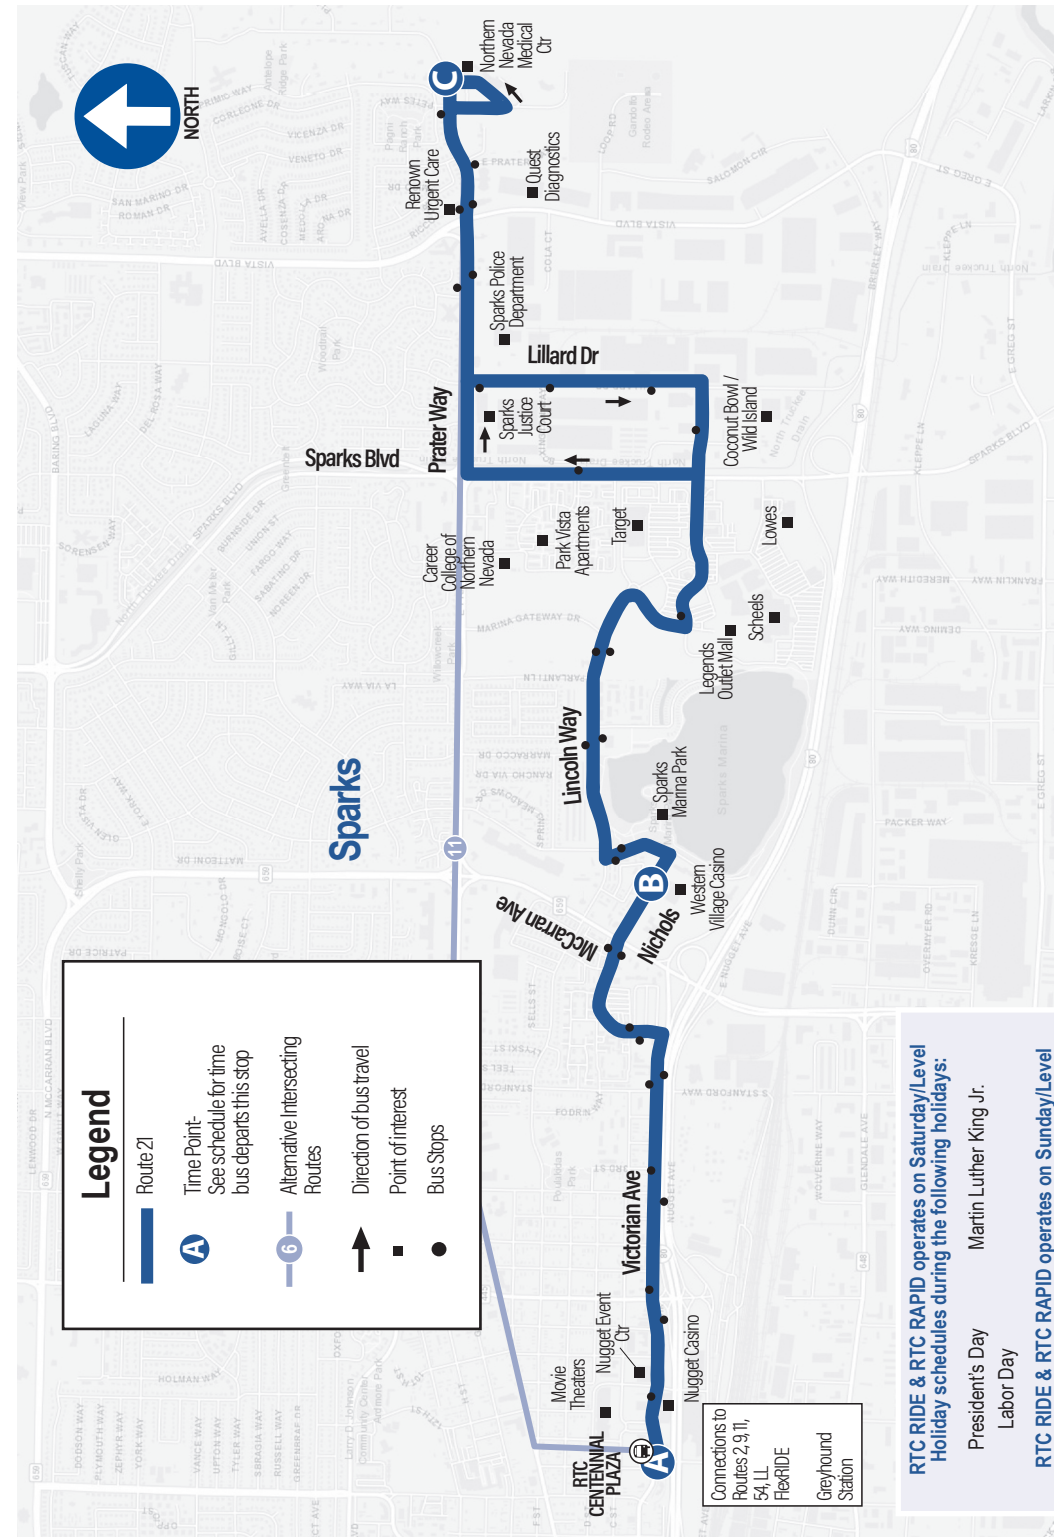

Legend

- Route 21
- Time Point: See schedule for time bus departs this stop
- Alternative Intersecting Routes
- Direction of bus travel
- Point of interest
- Bus Stops

Connections to Routes 2, 9, 11, 54, LL, FlexRIDE Greyhound Station

RTC RIDE & RTC RAPID operates on Saturday/Level Holiday schedules during the following holidays:

- President's Day
- Martin Luther King Jr. Labor Day

RTC RIDE & RTC RAPID operates on Sunday/Level Holiday schedules during the following holidays:

- New Year's Day
- Thanksgiving Day
- Independence Day
- Christmas Day

Customer Service is Closed on Sunday Holidays. Holiday schedule will be reviewed annually.