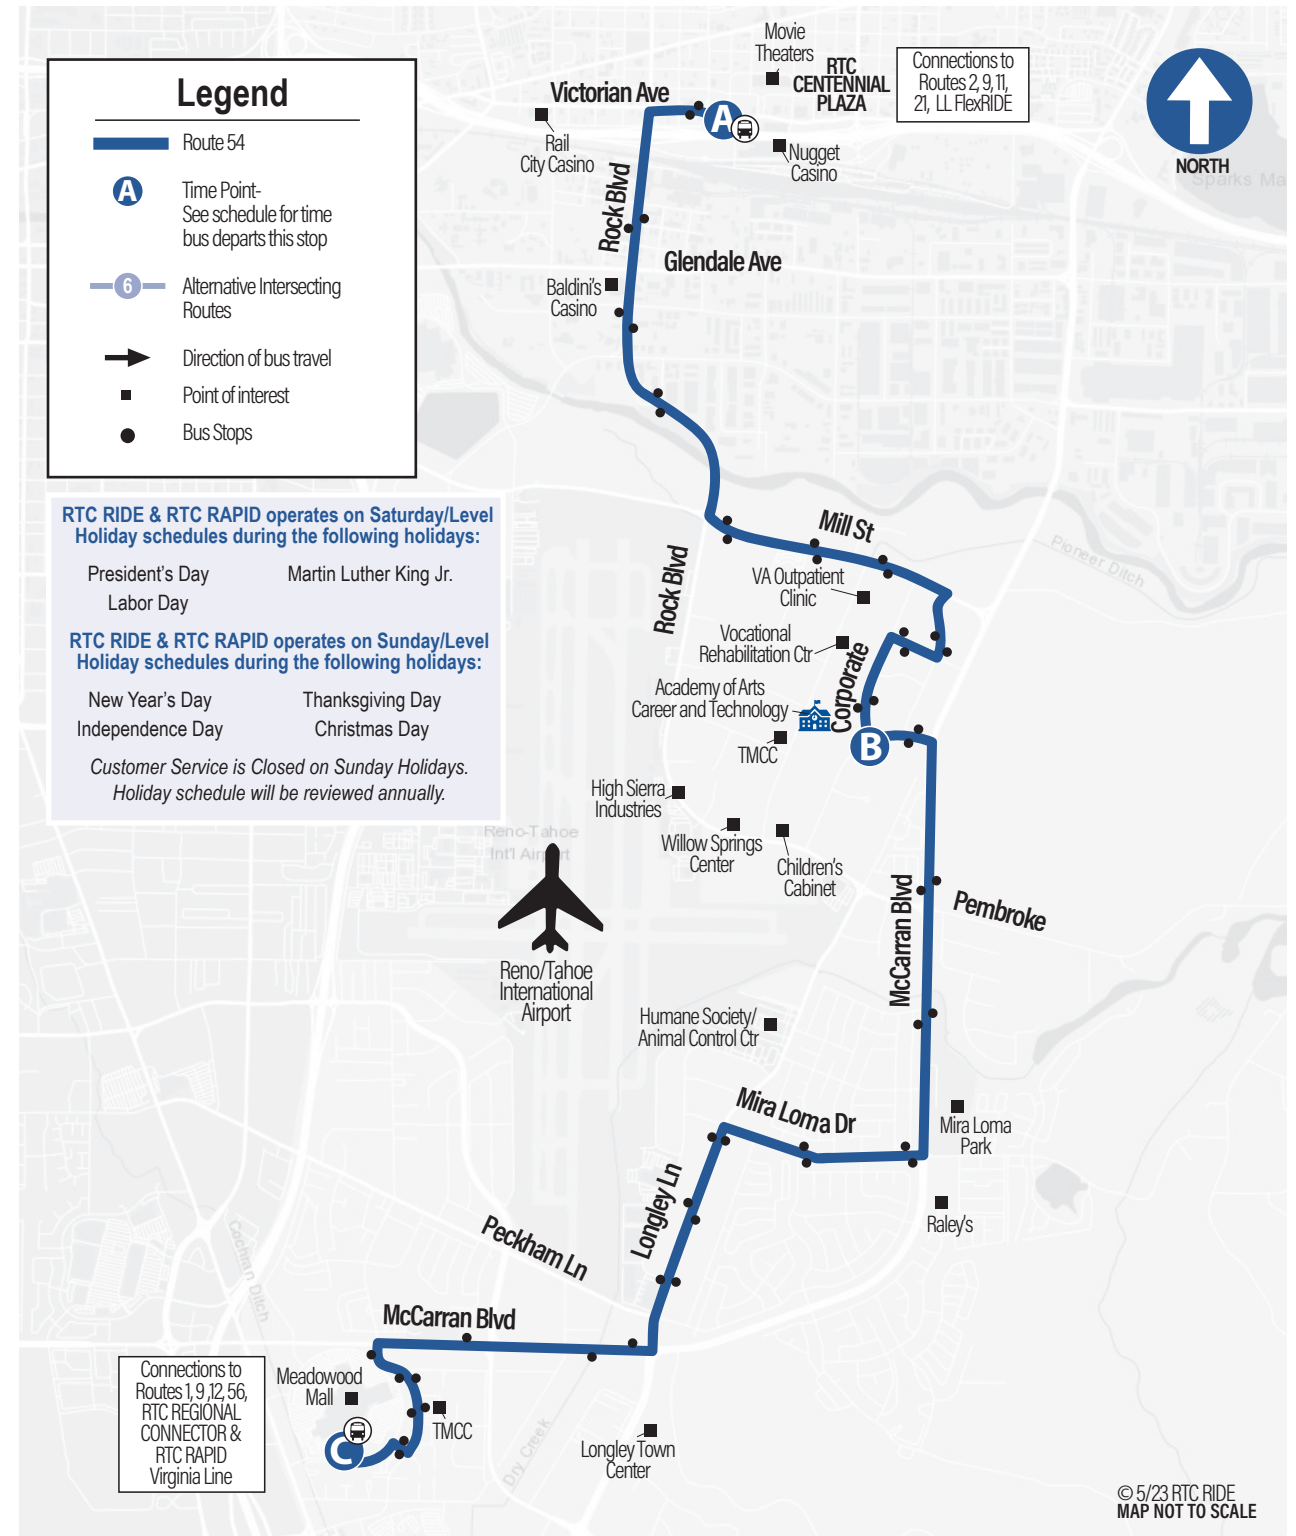

RTC Customer Service hours

Horario de atención al cliente de RTC

Monday to Friday 8 am - 12 pm & 1 pm - 5 pm

De lunes a viernes de 8 am a 12 pm y de 1 pm a 5 pm

(closed weekends & holidays)

(cerrados fines de semana y feriados)

775-348-RIDE • rtcwashoe.com

如果需要其他語言的信息, 請聯繫 (775) 348-7433

Kung kailangan mo ng impormasyon sa ibang wika, mangyaring kontakin ang (775) 348-7433

Legend

- Route 54
- A Time Point- See schedule for time bus departs this stop
- 6 Alternative Intersecting Routes
- → Direction of bus travel
- Point of interest
- Bus Stops

RTC RIDE & RTC RAPID operates on Saturday/Level Holiday schedules during the following holidays:

- President's Day
- Martin Luther King Jr.
- Labor Day

RTC RIDE & RTC RAPID operates on Sunday/Level Holiday schedules during the following holidays:

- New Year's Day
- Thanksgiving Day
- Independence Day
- Christmas Day

Customer Service is Closed on Sunday Holidays.
Holiday schedule will be reviewed annually.