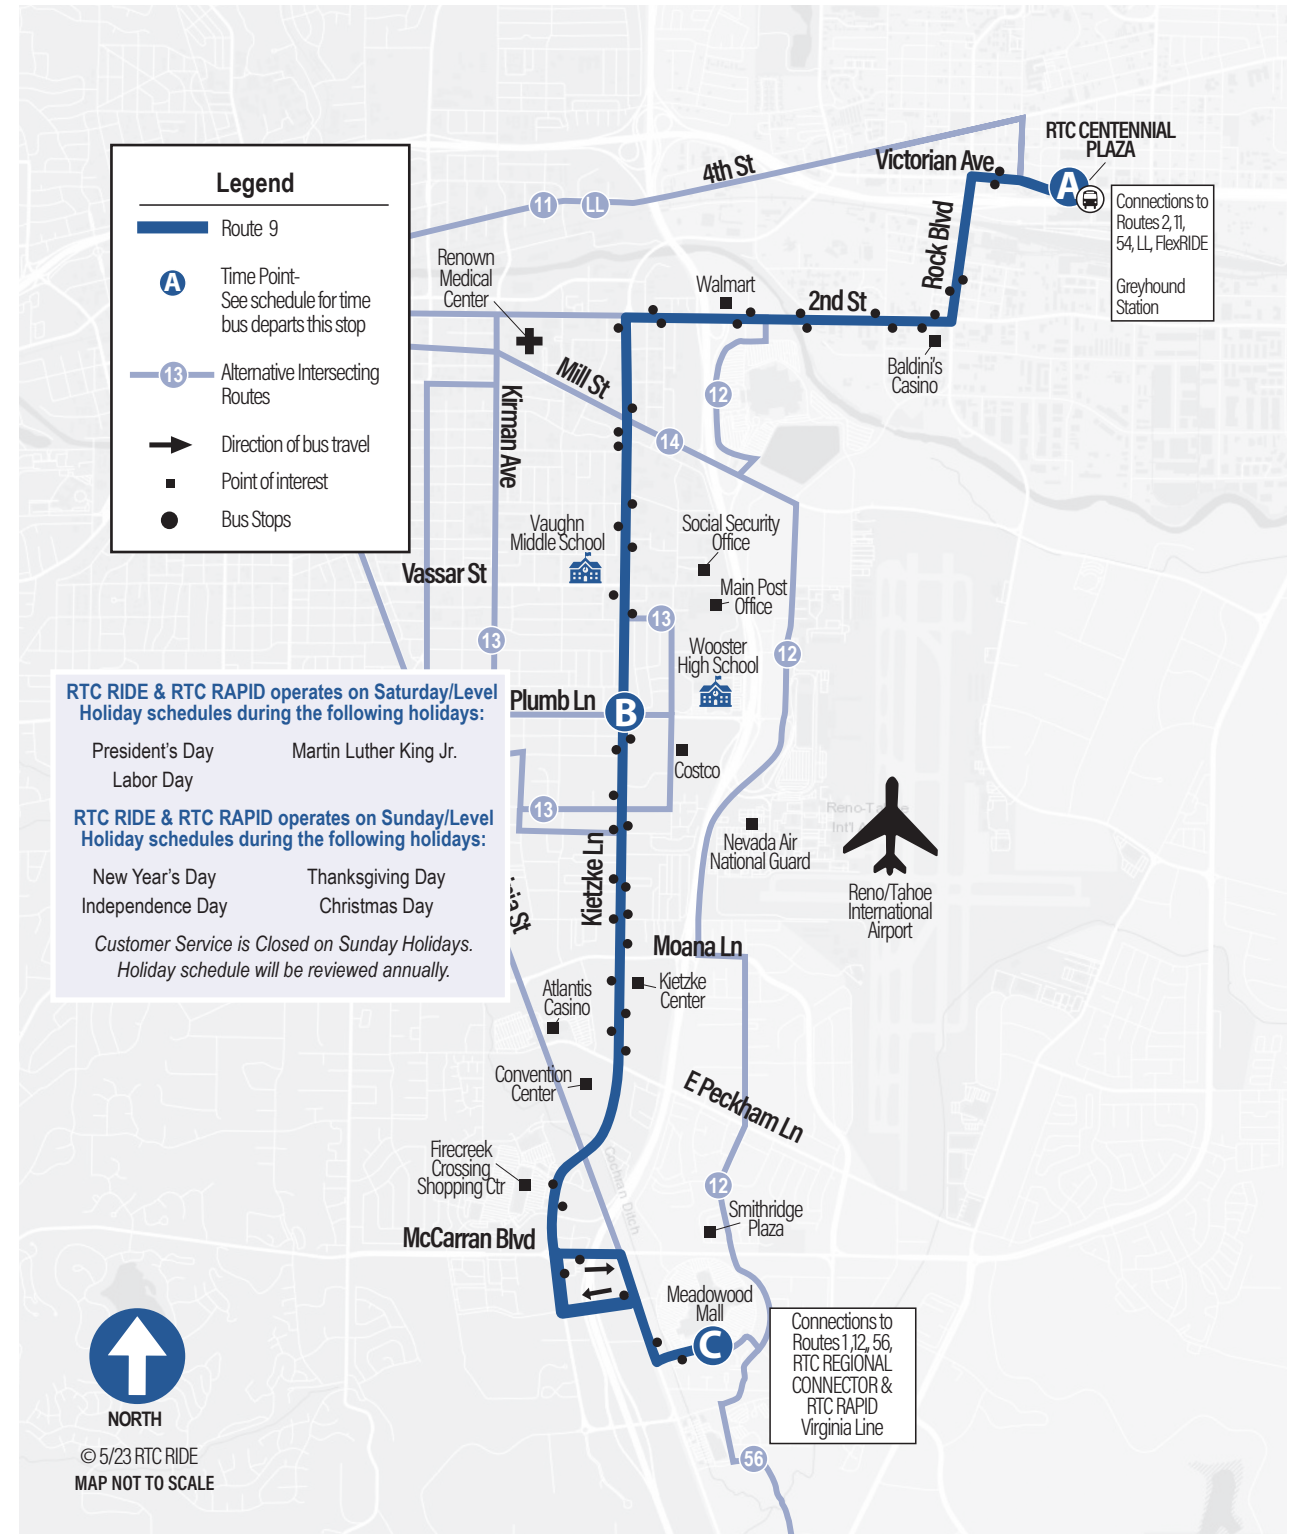

RTC Customer Service hours

Horario de atención al cliente de RTC

Monday to Friday 8 am - 12 pm & 1 pm - 5 pm

De lunes a viernes de 8 am a 12 pm y de 1 pm a 5 pm

(closed weekends & holidays)

(cerrados fines de semana y feriados)

775-348-RIDE • rtcwashoe.com

如果需要其他語言的信息, 請聯繫 (775) 348-7433

Kung kailangan mo ng impormasyon sa ibang wika, mangyaring kontakin ang (775) 348-7433