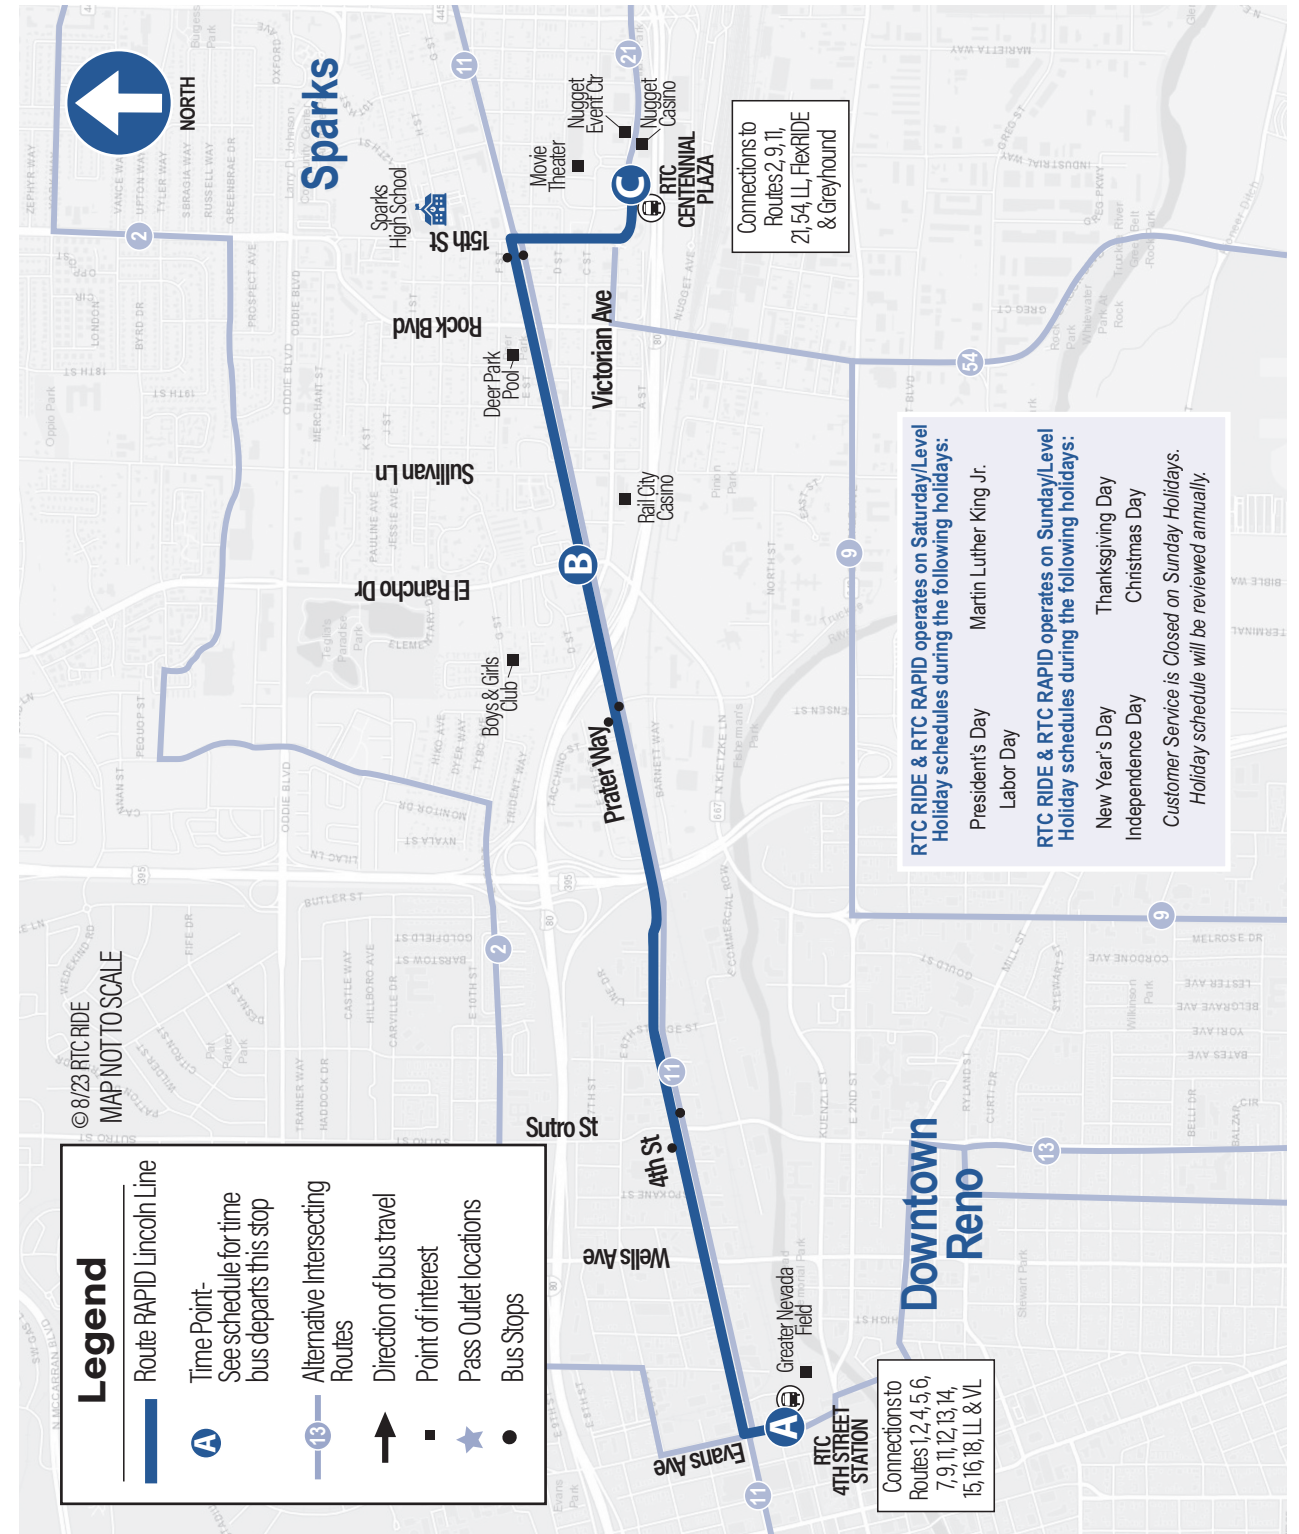

RTC Customer Service hours Horario de atención al cliente de RTC

Monday to Friday 8 am - 12 pm & 1 pm - 5 pm

De lunes a viernes de 8 am a 12 pm y de 1 pm a 5 pm

(closed weekends & holidays)

(cerrados fines de semana y feriados)

775-348-RIDE • rtcwashoe.com

如果需要其他語言的信息, 請聯繫 (775) 348-7433

Kung kailangan mo ng impormasyon sa ibang wika, mangyaring kontakian ang (775) 348-7433