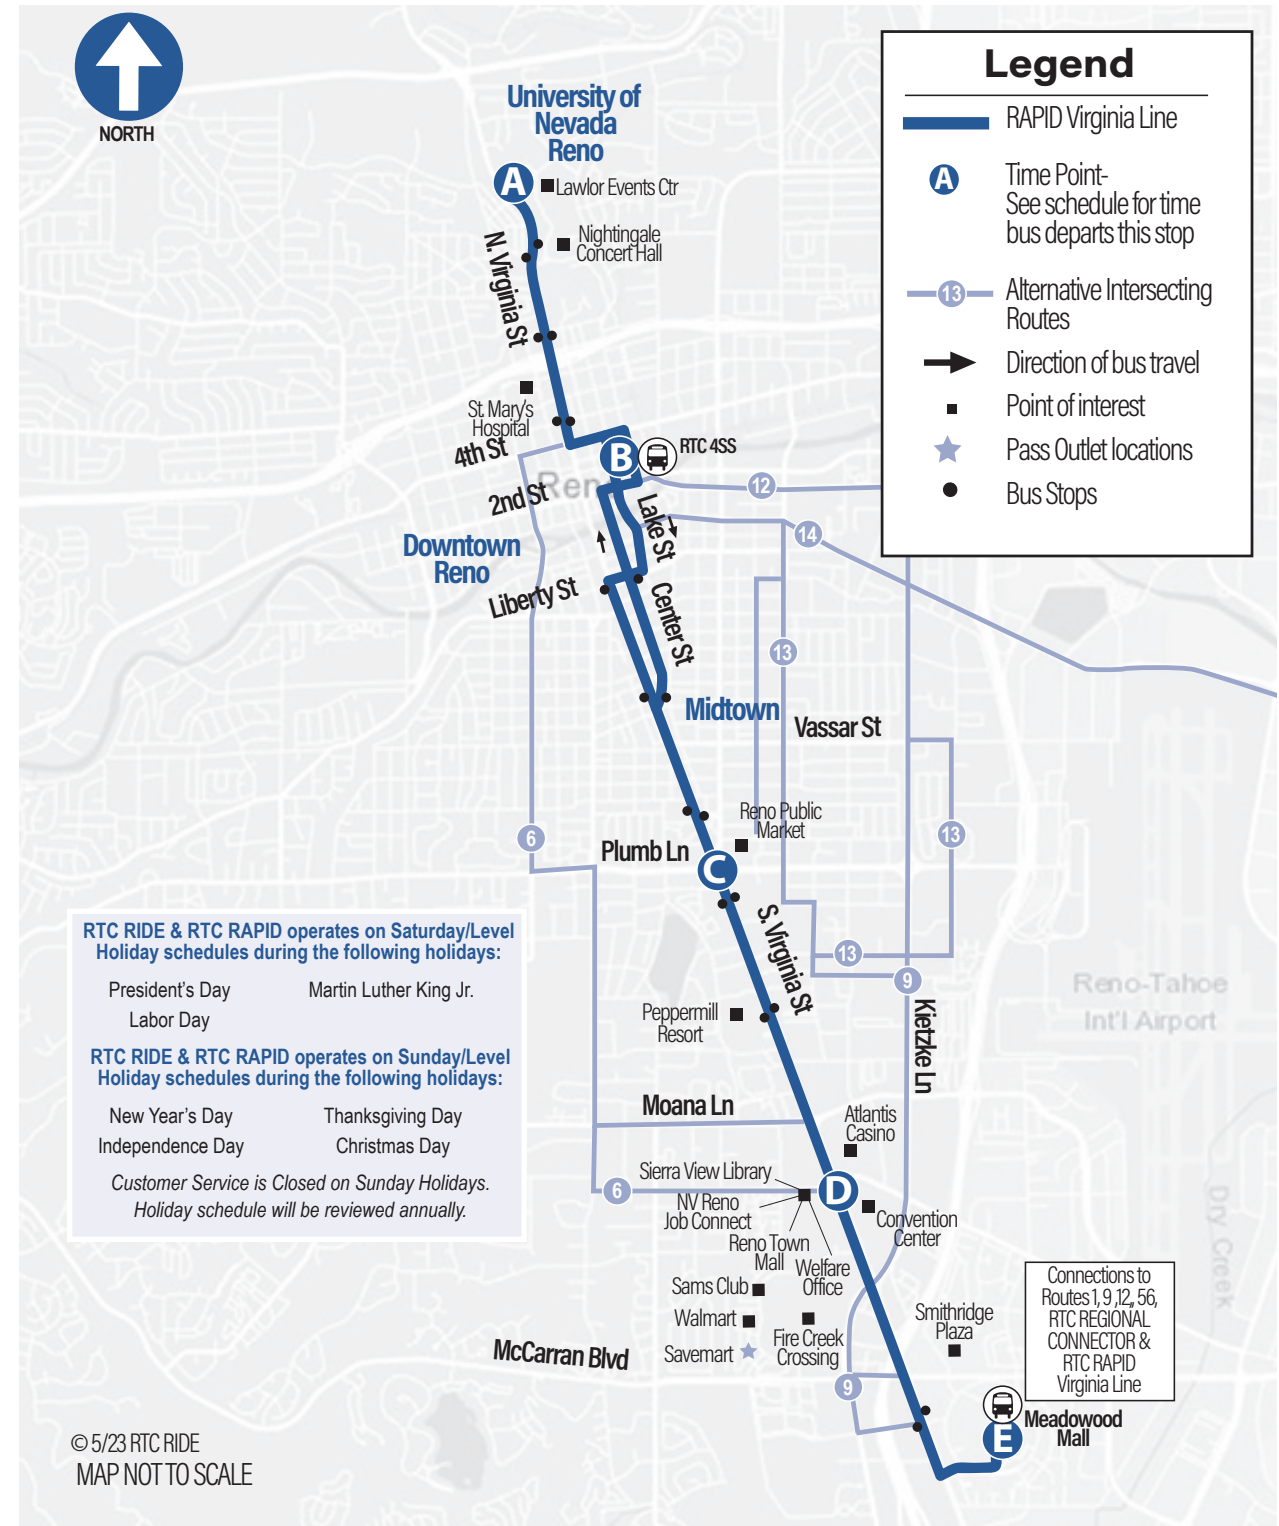

FARE & PASS MENU

Menu de Tarifas y Pases de Autobús

Onboard Cash <i>Efectivo a bordo</i>	Full Fare <i>Tarifa completa</i>	Reduced* <i>Tarifa reducida*</i>
Single Ride <i>Paseo solo</i>	$2.00	$1.00**
DAY PASS <i>Pase de día</i>	$3.00	$1.50
Pre-purchased Passes <i>Pases comprados previamente</i>		
Single Ride <i>Paseo solo</i>	$2.00	$1.00**
DAY PASS <i>Pase de día</i>	$3.00	$1.50
7-Day <i>7 días</i>	$14.50	$6.00
31-Day <i>31 días</i>	$65.00	$32.50
Children 5 & Under	FREE	
Students & Faculty <i>with TMCC, UNR & DRI ID card</i>	FREE	

* Reduced includes youth, senior, individuals with disabilities, ACCESS ID, US Veterans and Medicare.

** 75 cents for individuals with disabilities and/or ACCESS ID.

*Reducido incluye jóvenes, adultos mayores, personas con discapacidades, ID de ACCESS, veteranos de US Y Medicare.

** 75 centavos para personas con discapacidades y/o ACCESS ID

RAPID VIRGINIA LINE

Virginia Street

Effective May 4, 2024

Serving

- Downtown Reno
- Meadowood Mall
- Midtown
- UNR
- Atlantis Casino
- Peppermill Resort
- Reno Public Market
- Federal Court Bldg.

RTC Customer Service hours

Horario de atención al cliente de RTC

Monday to Friday 8 am - 12 pm & 1 pm - 5 pm

De lunes a viernes de 8 am a 12 pm y de 1 pm a 5 pm

(closed weekends & holidays)

(cerrados fines de semana y feriados)

775-348-RIDE • rtcwashoe.com

如果需要其他語言的信息, 請聯繫 (775) 348-7433

Kung kailangan mo ng impormasyon sa ibang wika, mangyaring kontakin ang (775) 348-7433